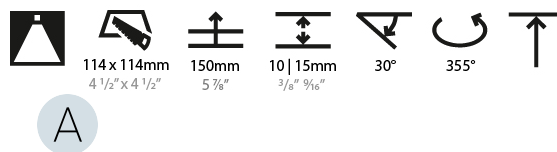

GENERAL

Series: Bioniq
Subseries: Bioniq Square Adjustable
Brand: Prolicht
Division: Architectural
Mounting Type: Recessed
Mounting Location: Ceiling
Subcategory: Downlight

PHYSICAL

Shape: Square
Length (mm): 119
Length (in): 4 11/16
Width (mm): 119
Width (in): 4 11/16
Depth (mm): 132
Depth (in): 5 3/16
Min. Recessing Depth (mm): 150
Min. Recessing Depth (in): 5 7/8
Light Distribution: Adjustable / Downlight
Weight (kg): 0.544
Weight (lbs): 1.2
Fixture Finish: SSR / BKV / CWI / CRY / HAB / LAG / UFT / ITA / RUA / RUR / MIC / FTG / MYG / TWT / LOD / PUS / FRO / FUP / KIA / POP / BLS / SPG / MEY / GOH / GUM / CHC / COM / ABZ / JAG / OBR / MOS / ROR
Fixture Material: Aluminum Die Cast
Cut-out Measurements: 114mm / 4 1/2" x 114mm / 4 1/2"

ELECTRICAL

Lamp Type: LED (Zhaga Standard)
Total Output Wattage (W): 15
Dimming: Dali Dimming
Driver Included: No
Driver Location: Recessed Housing
Driver Type: Constant Current - 120Vac
Housing: See components
Input Voltage (V): 120
Constant Current (MA): 350

LED

Number of LEDs: 1
Color Temperature (°K): Warm Dim
Max. Delivered Lumen (lm): 760
Nominal Lumen (lm): 1140
CRI: >90 CRI
Lamp Life (hrs): 50000

OPTICAL

Reflector°: 20 / 40 / 60
Adjustability: Rotational 355°; Tilt 30°

RATINGS AND CERTIFICATIONS

Certified By: Certified for North American Standards
IP rating: IP20